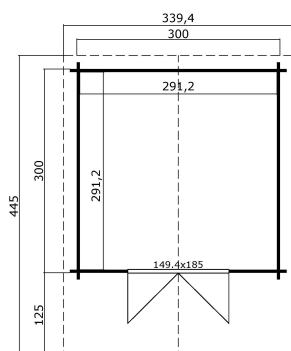

44
mm

2

7

PACKAGING: 1 PALLET(S)

445 x 118 x 56 cm
740 kg

EAN 4743329200640

DIMENSIONS

Floor area	8.48 m ²
Roof dimensions	3.40 x 4.45 m
Cubic volume	≈ 18.61 m ³
Wall height	≈ 1.94 m
Ridge height	≈ 2.45 m
Front overhang	≈ 125 cm

WINDOWS & DOORS

1 x Double door (SGA+28*)	149.4 x 185.0 cm
---------------------------	------------------

*SGA+28: Single Glazed Action with 28 mm Frame

ROOF & FLOOR

Roof boards	18x90 mm
Roof surface	16.02 m ²
Roof angle	≈ 19.2 °